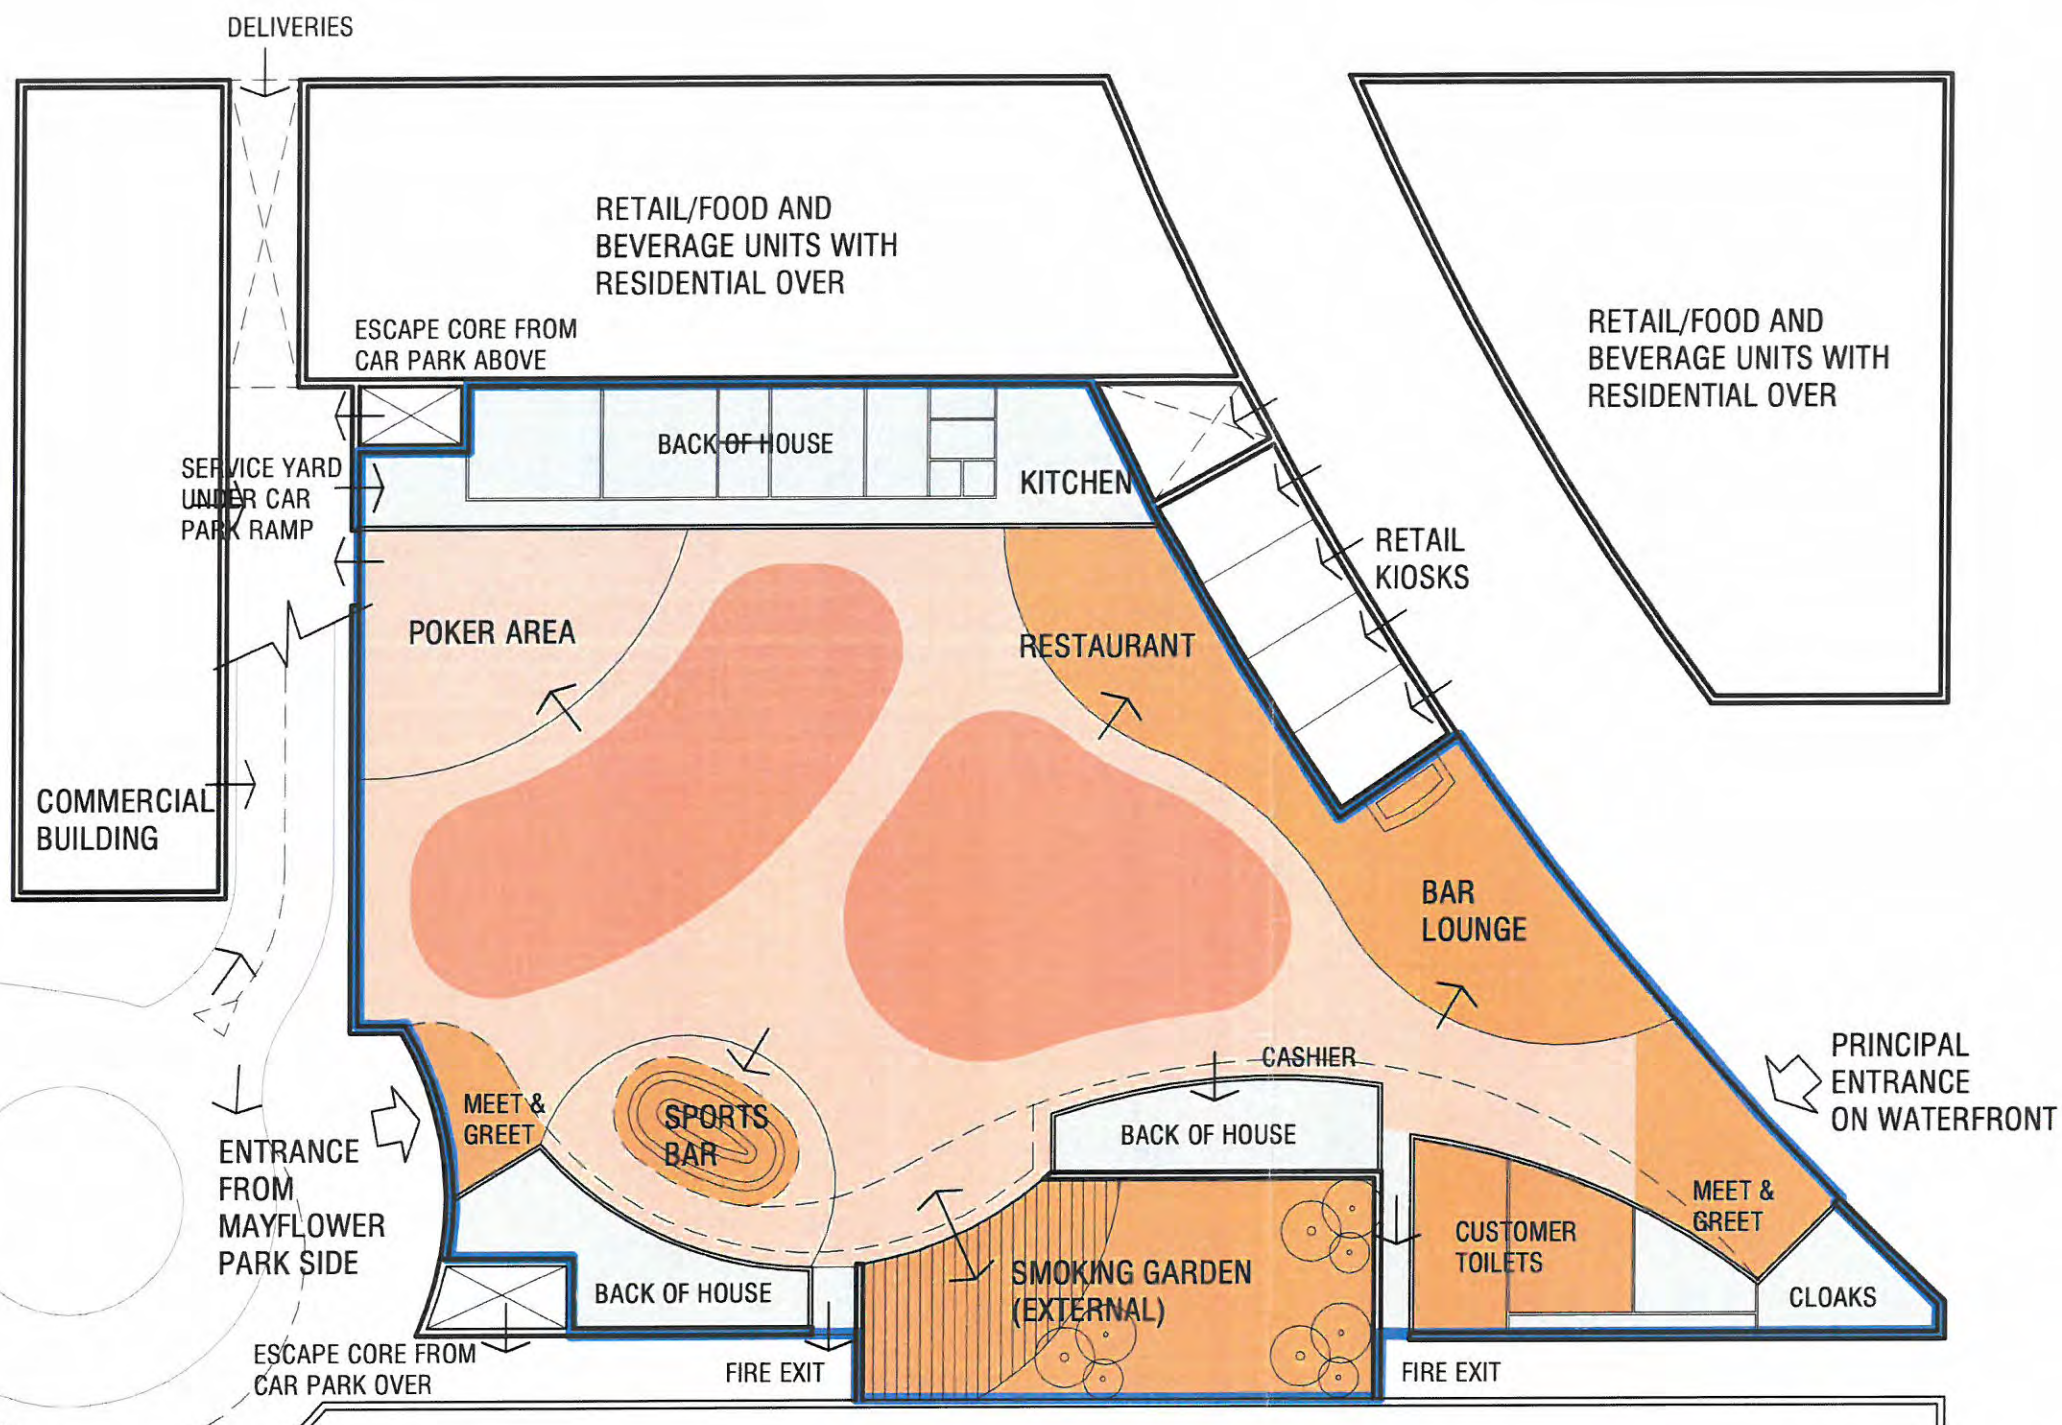

RECEIVED
30 JUL 2014

	TABLE GAMING	1046 SQM (11259 SQFT)
	OTHER GAMING	1562 SQM (16813 SQFT)
	NON GAMING	1424 SQM (15328 SQFT)
	BACK OF HOUSE	945 SQM (10172 SQFT)
	TOTAL AREA	4977 SQM (53572 SQFT)

RECEIVED
30 JUN 2014